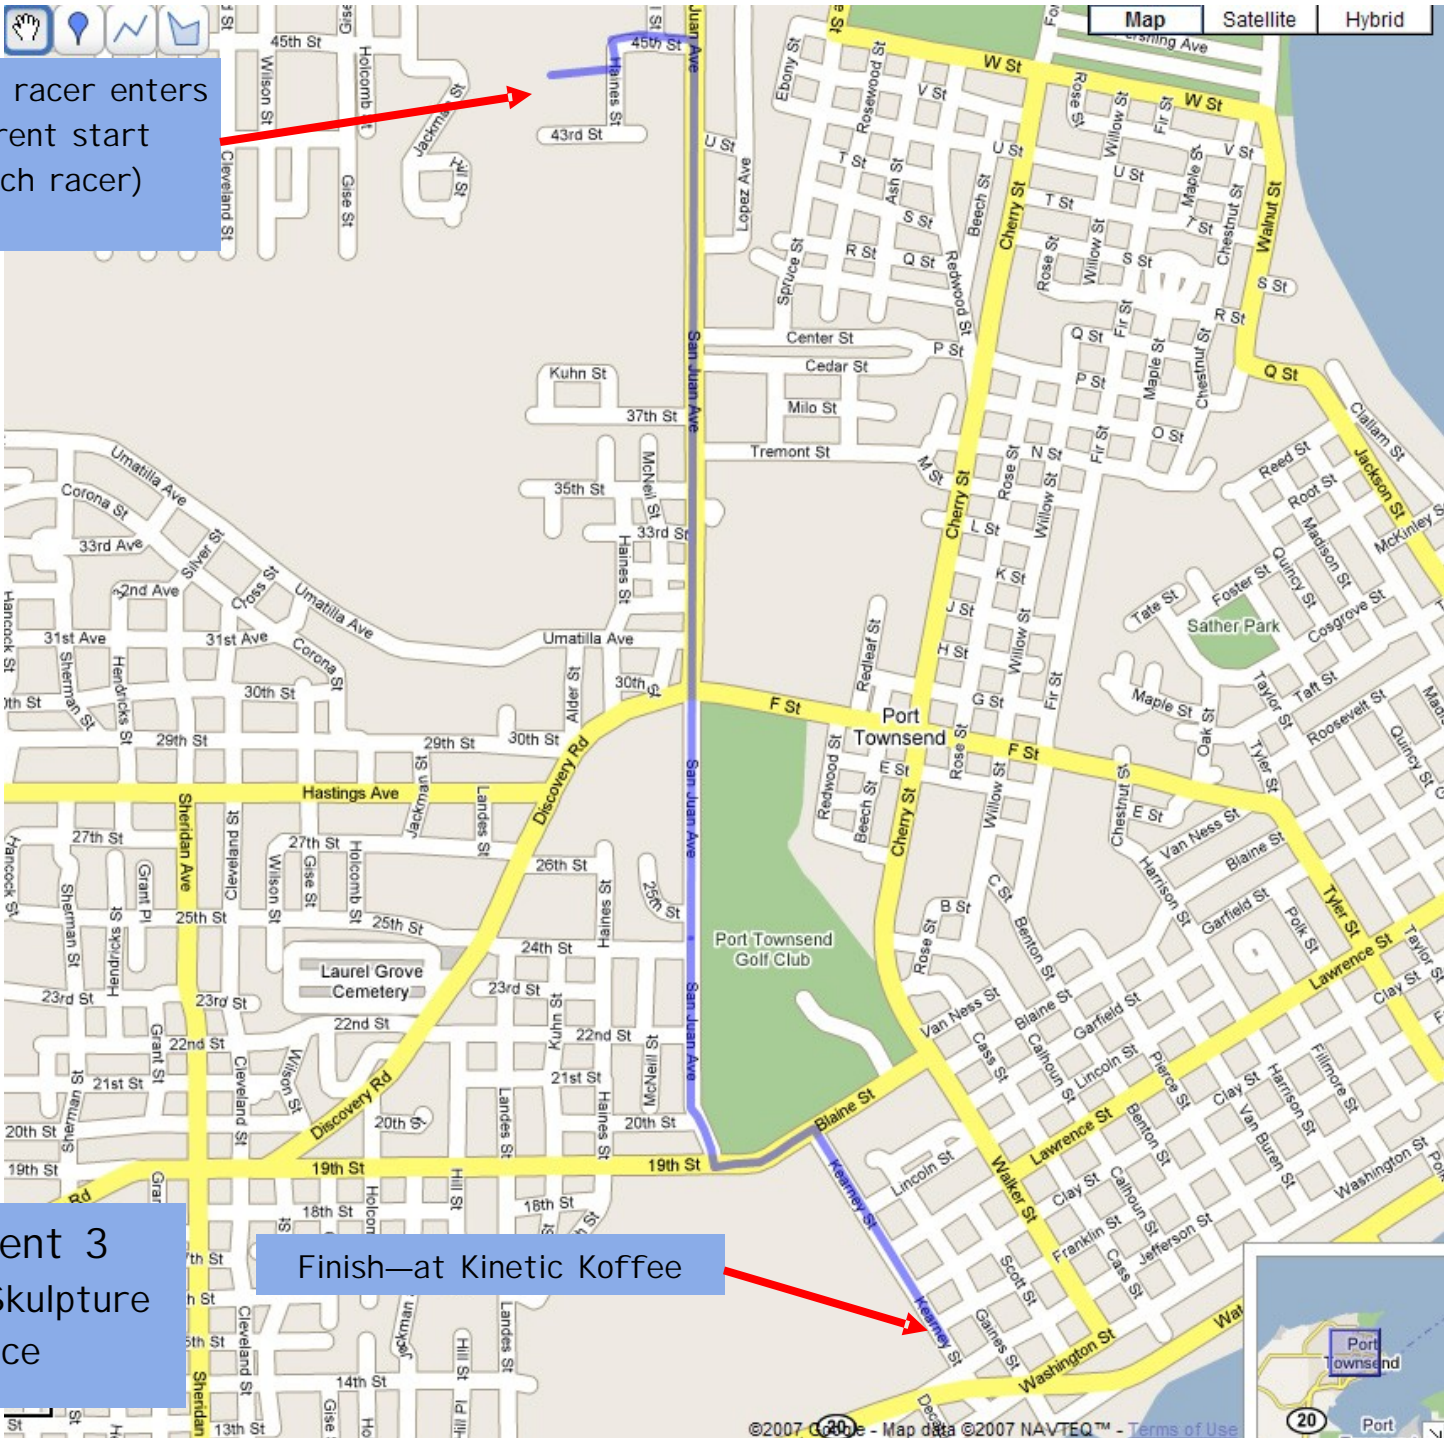

START—As racer enters Bog. (different start time for each racer)

Segment 3
Kinetic Skulpture
Race

Finish—at Kinetic Koffee